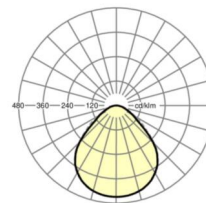

LIGHTING TECHNOLOGY

Placement	LED, Colour rendering/Light colour CRI $\geq 80 / 4000\text{K}$
Colour tolerance (MacAdam)	3SDCM
Nominal luminous flux	5116lm
LED service life	50000h L80/B10 ($T_q 25^\circ\text{C}$)
Luminaire luminous efficiency	165lm/W
UGR lat./long.	18.4 / 18.8

<https://www.regiolux.de/en/article/62000016653>

Reference	LED 5000lm 840
η_{LB}	100 %
$\Phi_{\downarrow/\uparrow}$	100 % / 0 %
UGR lat./long.	18.4 / 18.8
VDU	$65^\circ < 3000\text{cd/m}^2$

Dimensions

L	665 mm	Length
B	654 mm	Width
H	90 mm	Height
A1	400 mm	Mounting distance single mounting
A4	400 mm	Mounting distance (width)
X	0 mm	Distance cable infeed to the center of the luminaire on the X-axis
Y	15 mm	Distance cable infeed to the center of the luminaire on the Y-axis