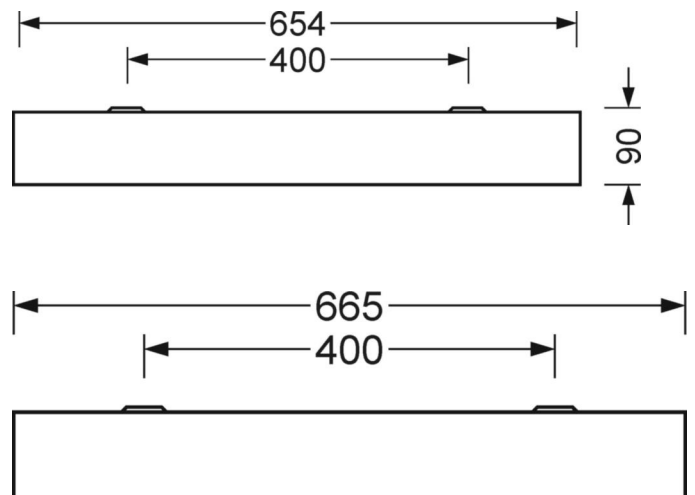

LIGHTING TECHNOLOGY

Placement	LED, Colour rendering/Light colour CRI $\geq 80 / 4000\text{K}$
Colour tolerance (MacAdam)	3SDCM
Nominal luminous flux	5116lm
LED service life	50000h L80/B10 ($T_q 25^\circ\text{C}$)
Luminaire luminous efficiency	165lm/W
UGR lat./long.	18.4 / 18.8

MECHANICS

Housing colour	traffic white RAL 9016
Dimensions (LxWxDxH)	665mm x 654mm x 90mm
Weight (net)	7.9kg
Cable entry KE (X/Y)	0mm/15mm
Type of installation	Ceiling-mounted single installation

DEEP-LINK

<https://www.regiolux.de/en/article/62000016653>

Reference	LED 5000lm 840
η_{LB}	100 %
$\Phi_{\downarrow/\uparrow}$	100 % / 0 %
UGR lat./long.	18.4 / 18.8
VDU	$65^\circ < 3000\text{cd/m}^2$

Dimensions

L	665 mm	Length
B	654 mm	Width
H	90 mm	Height
A1	400 mm	Mounting distance single mounting
A4	400 mm	Mounting distance (width)
X	0 mm	Distance cable infeed to the center of the luminaire on the X-axis
Y	15 mm	Distance cable infeed to the center of the luminaire on the Y-axis